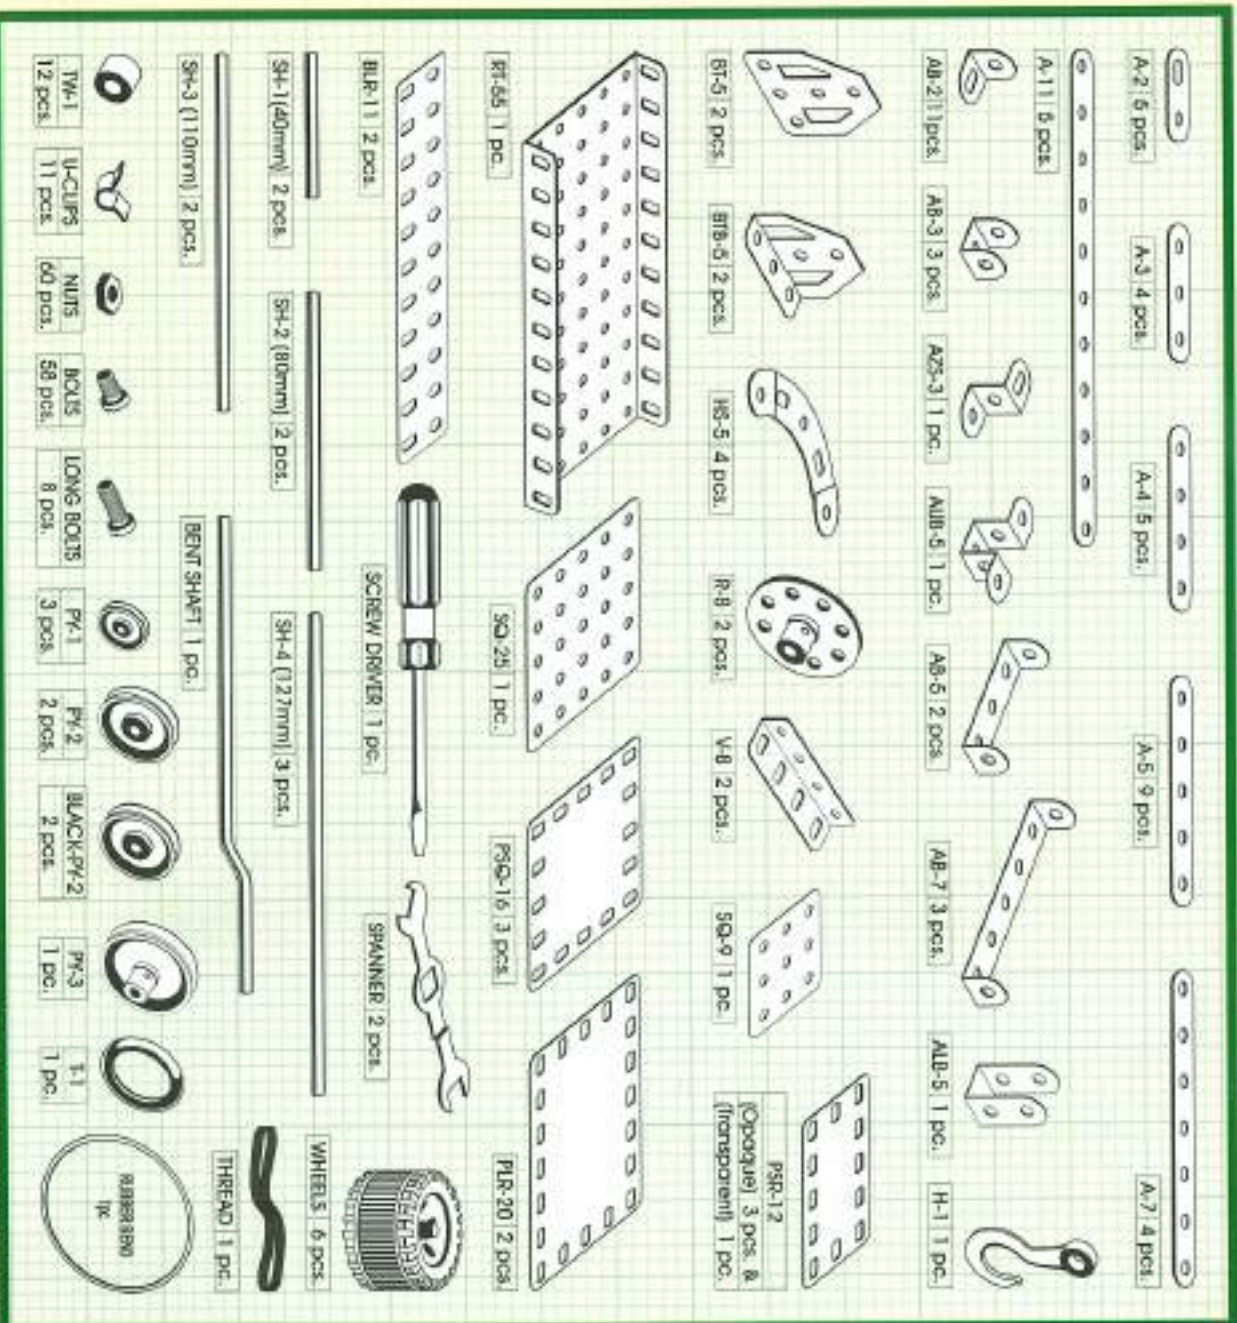

That fresh smile and laughter, giggles and chattering of the little kids are one of the most refreshing happiness that touches the heart. Like the cool evening breeze on the rise that refreshes the soul of a worked up being.

That is what Zephyr is all about and about quality, in the true sense of the word. Quality of play, quality of education and quality of products.

We bring you a whole range of play and educational toys of international standards that undergo through the strict quality control of the Zephyr family itself.

Our kids have won quite a few awards and Meccanix is our star set that has won "The Best Educational Toy" and "The Best Toy" award at the TAITMA.

We do not do business, at Zephyr's we befriend children. A smile on your child's face is our gain.

love

ZEPHYR TOYMAKERS PVT. LTD.
A-421, T.T.C. Ind. Area, Malappuram,
New Malappuram - 400715.
www.zephyrtoys.com. Join us on
Facebook.com/zephyrtoys/ & @ZEPHYR
E-mail: feedback@zephyr.com