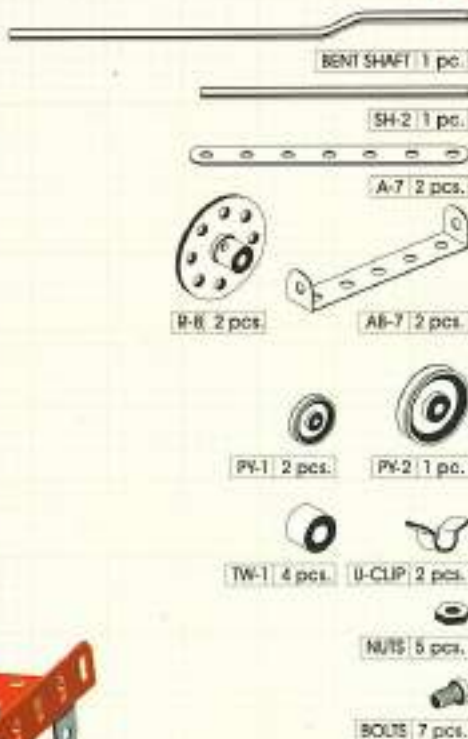

NUTS 16 pcs.

BOLTS 16 pcs.

2

NUTS 14 pcs.

BOLTS 15 pcs.

TW-1 2 pcs.

AB-2 5 pcs.

ALB-5 1 pc.

BT-6 2 pcs.

BTB-5 2 pcs.

PV-3 1 pc.

WHEELS 2 pcs.

SH-4 1 pc.

3

4

In this step, tighten all the bolts and nuts with hands. Do not over tighten them otherwise it will hinder the front back movement.