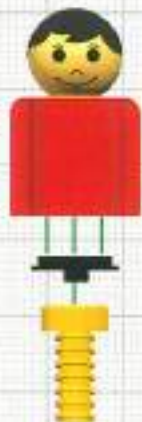

**GRAND
PRIX
CARS-1**
4 MODELS 57 PCS.

Do-It Yourself manual

BASIC FITTINGS

Dear Friends !
Zephyr brings yet another International class engineering set of Mechanix for you. To have fun & learn. This set contains 57 pieces, crafted from high quality non-toxic plastic & selected tools which will be friendly to your little hands so that you have fun while creating various models. You can use these parts over & over again to create at least 4 models and may be many more as far as your imagination flies. So come on get started!

To tighten

To loosen

Wheel fitting

Screw Driver extention

1

A-4 2 pcs.

TA-3 2 pcs.

AB-5 2 pcs.

AB-2 2 pcs.

NUTS 6 pcs.

BOLTS 6 pcs.

2

WASHERS 2 pcs.

NUTS 4 pcs.

BOLTS 4 pcs.

TA-3 1 pc.