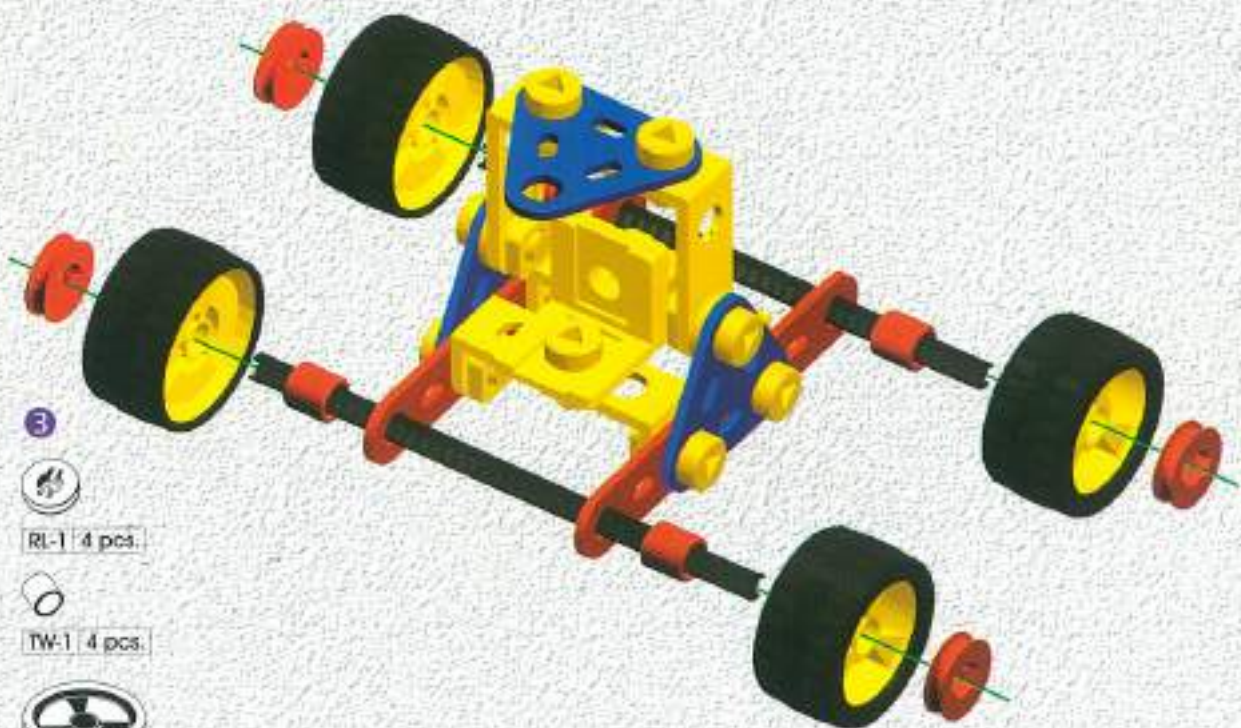

**GRAND
PRIX
CARS-1**
4 MODELS 57 PCS.

Do-It Yourself manual

BASIC FITTINGS

Dear Friends !
Zephyr brings yet another International class engineering set of Mechanix for you. To have fun & learn. This set contains 57 pieces, crafted from high quality non-toxic plastic & selected tools which will be friendly to your little hands so that you have fun while creating various models. You can use these parts over & over again to create at least 4 models and may be many more as far as your imagination flies. So come on get started!

To tighten

To loosen

Wheel fitting

Screw Driver extention

1

A-4 2 pcs.

TA-3 2 pcs.

AB-5 2 pcs.

AB-2 2 pcs.

NUTS 6 pcs.

BOLTS 6 pcs.

2

WASHERS 2 pcs.

NUTS 4 pcs.

BOLTS 4 pcs.

TA-3 1 pc.

AB-7 1 pc.

3

RL-1 | 4 pcs.

TW-1 | 4 pcs.

WHEELS | 4 pcs.

SH-3 | 2 pcs.

1

A-4 | 2 pcs.