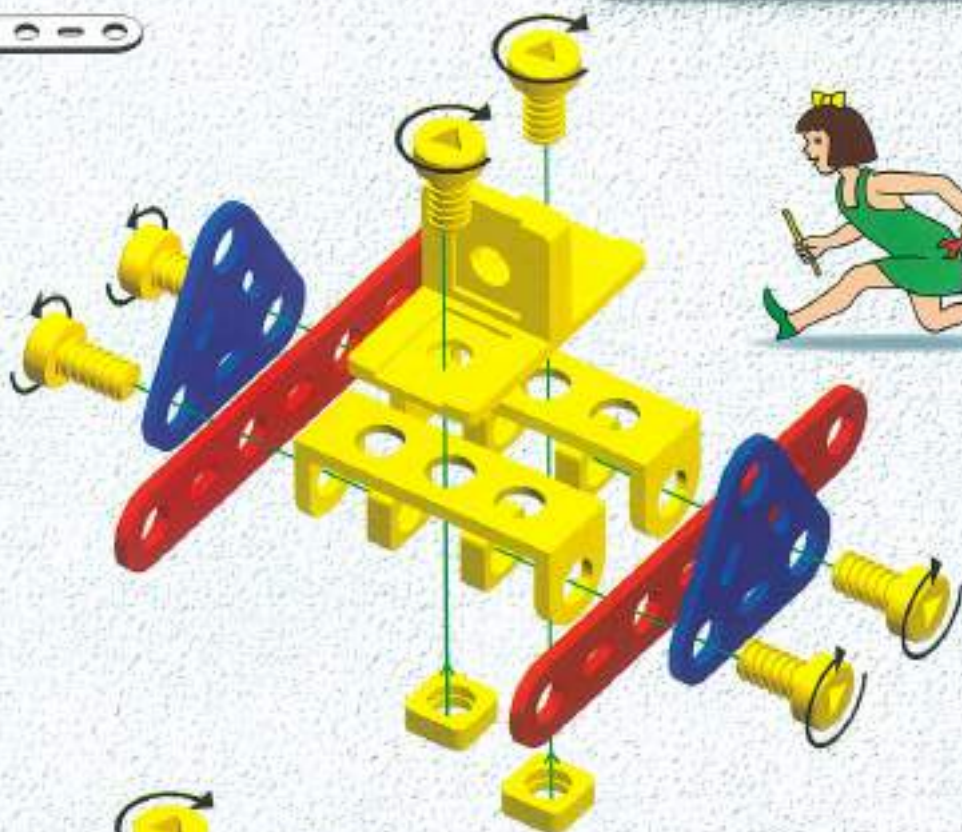

1

A-4 2 pcs.

TA-3 2 pcs.

AB-5 2 pcs.

AB-2 2 pcs.

NUTS 6 pcs.

BOLTS 6 pcs.