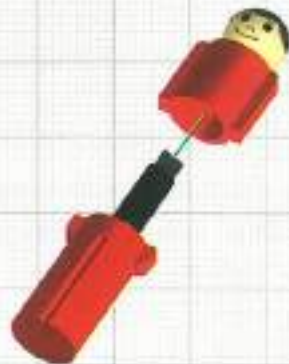

To tighten

To loosen

Wheel fitting

Screw Driver extention

1

A-4 2 pcs.

TA-3 2 pcs.

AB-5 2 pcs.

AB-2 2 pcs.

NUTS 6 pcs.

BOLTS 6 pcs.

2

WASHERS 2 pcs.

NUTS 4 pcs.

BOLTS 4 pcs.

TA-3 1 pc.