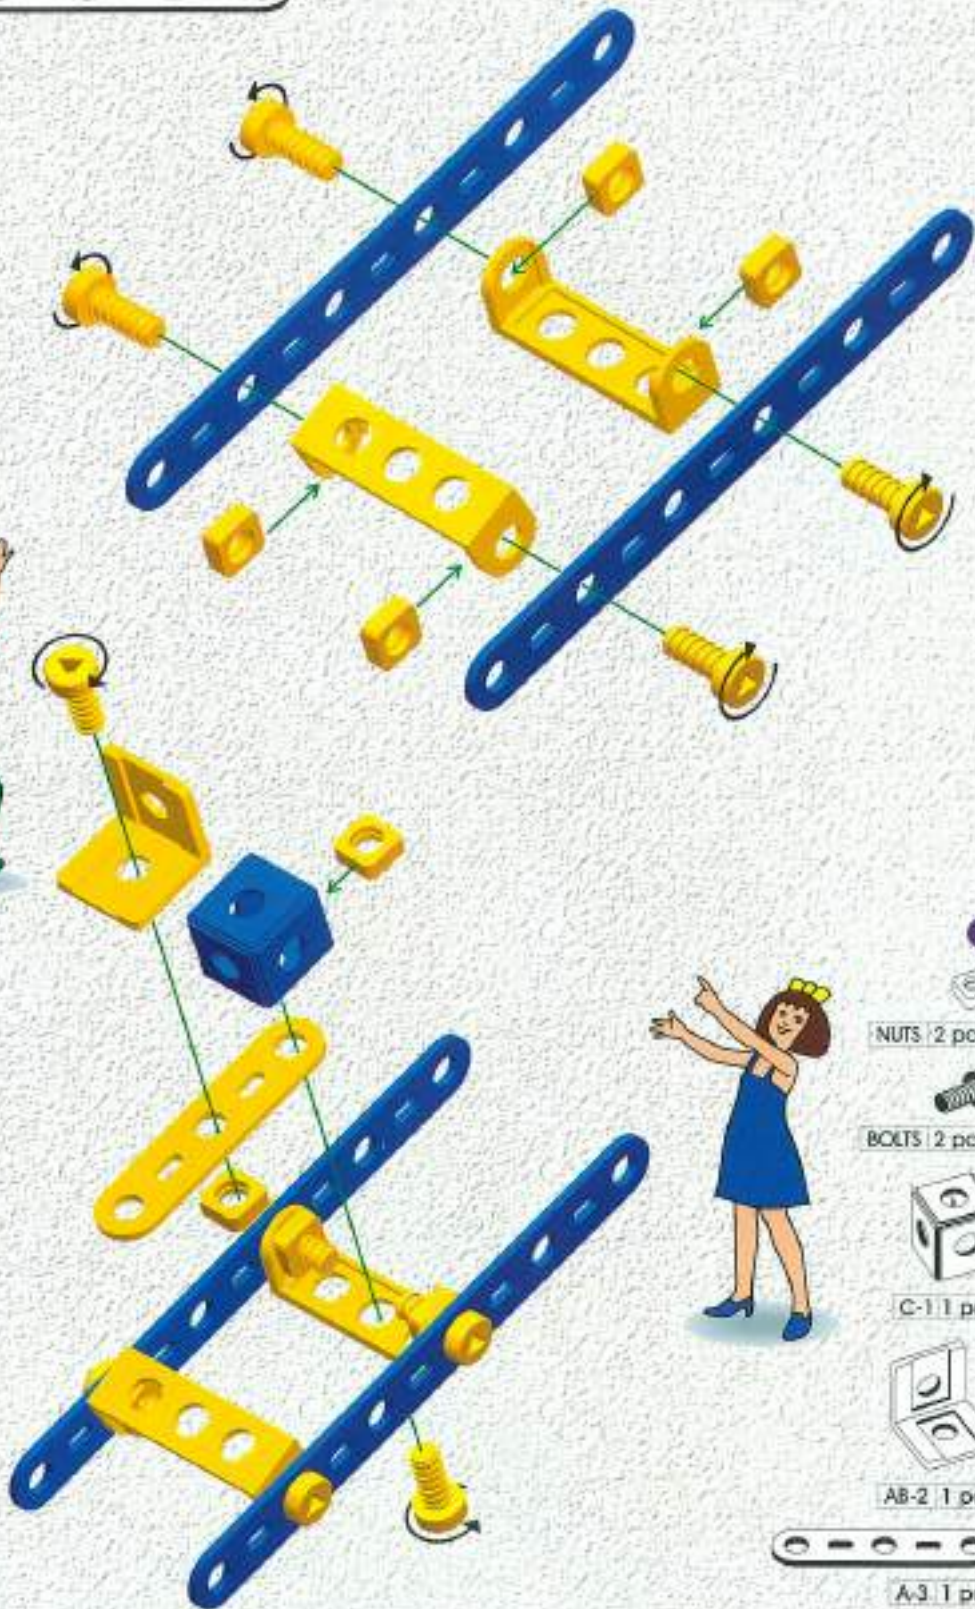

**GRAND
PRIX**
CARS-3
15 MODELS 175 PCS.

Do-It Yourself manual

BASIC FITTINGS

Dear Friends !
Zephyr brings
yet another
International class
engineering set
of Mechanix for you.
To have fun & learn.
This set contains
175 pieces,
crafted from high quality
non-toxic plastic
&
selected tools
which will be
friendly to your
little hands so that
you have fun
while creating
various models.
You can use these parts
over & over again
to create at least
15 models and
may be many more
as far as your
imagination flies.
So come on get started!

To tighten

To loosen

Wheel fitting

Screw Driver extention

1

A-6 2 pcs.

AB-5 2 pcs.

NUTS 4 pcs.

BOLTS 4 pcs.

2

NUTS 2 pcs.

BOLTS 2 pcs.

C-1 1 pc.

AB-2 1 pc.

A-3 1 pc.

SQ-5 1 pc.