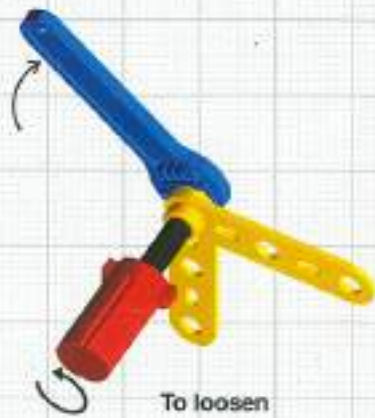

**GRAND
PRIX**
CARS-3
15 MODELS 175 PCS.

Do-It Yourself manual

BASIC FITTINGS

Dear Friends !
Zephyr brings
yet another
International class
engineering set
of Mechanix for you.
To have fun & learn.
This set contains
175 pieces,
crafted from high quality
non-toxic plastic
&
selected tools
which will be
friendly to your
little hands so that
you have fun
while creating
various models.
You can use these parts
over & over again
to create at least
15 models and
may be many more
as far as your
imagination flies.
So come on get started!

To tighten

To loosen

Wheel fitting

Screw Driver extention

1

A-6 2 pcs.

AB-5 2 pcs.

NUTS 4 pcs.